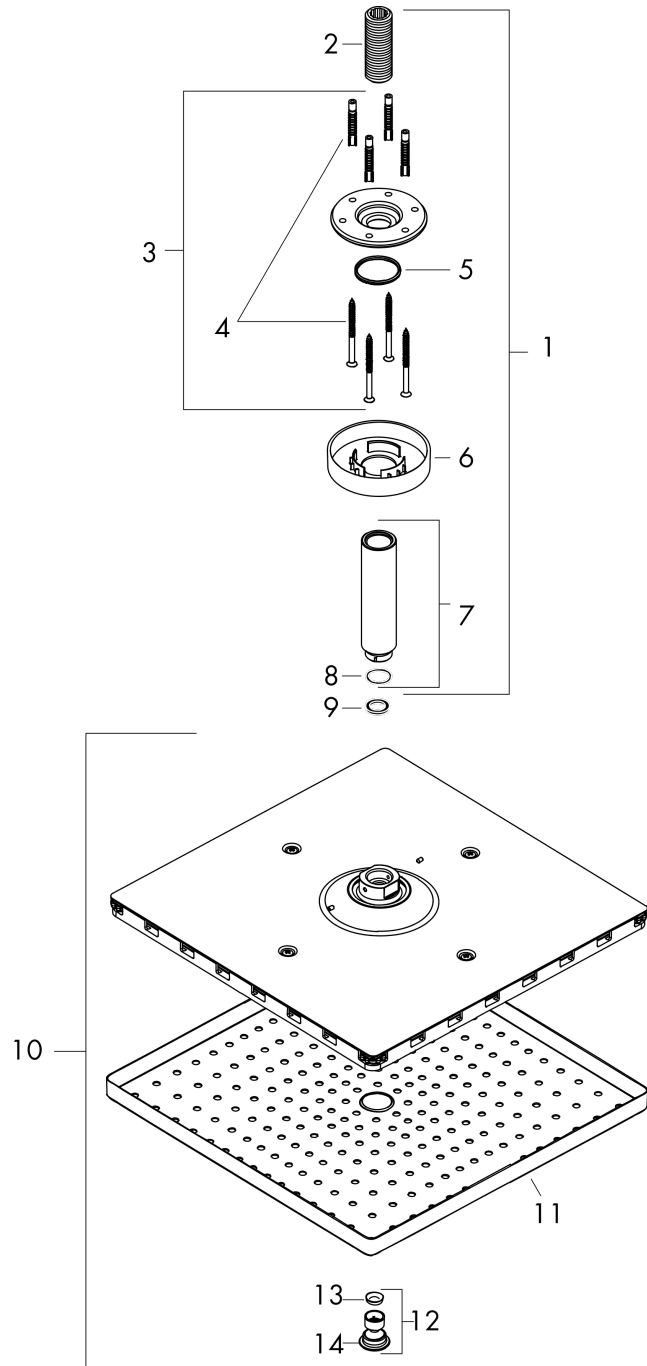

Raindance E
Overhead shower 300 1jet with ceiling connector
Surfaces: **Chrome**   Article Number: **26250000**

Exploded Drawing

Year of production: >06/17

Raindance E

Overhead shower 300 1jet with ceiling connector

Surfaces: **Chrome** Article Number: **26250000**

Spare part list

Year of production: >06/17

Pos.	Description	Article Number	Price	PU
1	shower arm	27393000	-	1
2	connecting thread	95188000	€ 28,20	1
3	mounting kit	95208000	€ 57,12	1
4	mounting set	40916000	€ 5,24	1
5	O-ring 34x2	98383000	€ 5,24	1
6	escutcheon Ø 80 mm	92122000	€ 28,20	1
7	shower arm	27467000	-	1
8	O-ring 16x2	98133000	€ 3,21	1
9	seal	98058000	€ 3,21	1
10	head shower	93230000	€ 539,55	1
11	spray body	94580000	€ 162,08	1
12	air jet	93127000	€ 28,20	1
13	filter	93128000	€ 8,45	1
14	O-ring 15x2	98163000	€ 3,21	1