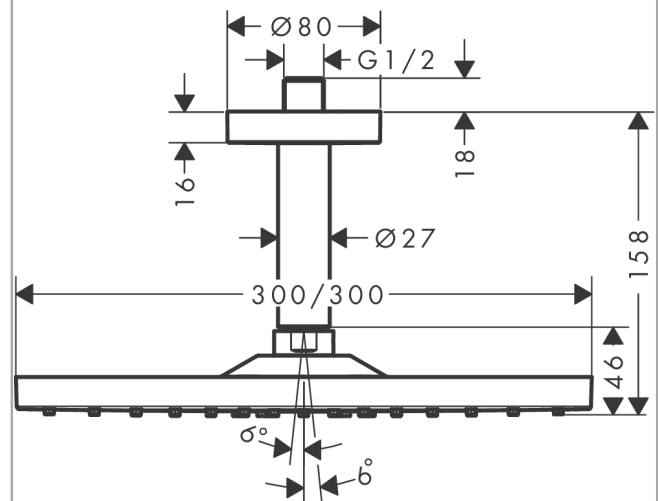

Raindance E

Overhead shower 300 1jet with ceiling connector

Surfaces: **Chrome** Article Number: **26250000**

Description

product features

- consists of: overhead shower, ceiling connector
- shower head size: 300 x 300 mm
- spray type: RainAir
- ball-joint: overhead shower angle adjustable
- material spray disc: metal
- brass ceiling connector
- ceiling connection length: 158 mm
- maximum flow rate at 3 bar: 17 l/min
- flow rate RainAir spray (at 3 bar): 17 l/min
- minimum flow pressure: 1,4 bar
- spray disc removable for cleaning
- installation: ceiling
- connection thread G ½
- connection dimension: DN15
- suitable for continuous flow water heaters

Technology

Design awards

Certificates

Product image

Scale drawing

Raindance E
Overhead shower 300 1jet with ceiling connector
 Surfaces: **Chrome** Article Number: **26250000**

Flowchart

The consumption was measured in combination with the appropriate fittings (thermostat/mixer/in-wall valve) to reflect actual application in practice.

Year of production: >06/17

| Pos. | Description | Article Number | Price | PU |
|------|--------------------|----------------|----------|----|
| 1 | shower arm | 27393000 | - | 1 |
| 2 | connecting thread | 95188000 | € 28,20 | 1 |
| 3 | mounting kit | 95208000 | € 57,12 | 1 |
| 4 | mounting set | 40916000 | € 5,24 | 1 |
| 5 | O-ring 34x2 | 98383000 | € 5,24 | 1 |
| 6 | escutcheon Ø 80 mm | 92122000 | € 28,20 | 1 |
| 7 | shower arm | 27467000 | - | 1 |
| 8 | O-ring 16x2 | 98133000 | € 3,21 | 1 |
| 9 | seal | 98058000 | € 3,21 | 1 |
| 10 | head shower | 93230000 | € 539,55 | 1 |
| 11 | spray body | 94580000 | € 162,08 | 1 |
| 12 | air jet | 93127000 | € 28,20 | 1 |
| 13 | filter | 93128000 | € 8,45 | 1 |
| 14 | O-ring 15x2 | 98163000 | € 3,21 | 1 |