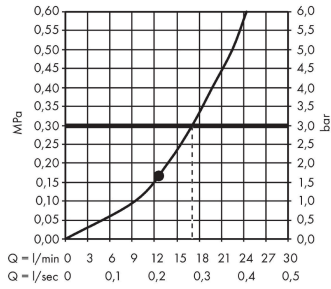

Raindance E

Overhead shower 300 1jet with ceiling connector

Surfaces: **Chrome** Article Number: **26250000**

Description

product features

- consists of: overhead shower, ceiling connector
- shower head size: 300 x 300 mm
- spray type: RainAir
- ball-joint: overhead shower angle adjustable
- material spray disc: metal
- brass ceiling connector
- ceiling connection length: 158 mm
- maximum flow rate at 3 bar: 17 l/min
- flow rate RainAir spray (at 3 bar): 17 l/min
- minimum flow pressure: 1,4 bar
- spray disc removable for cleaning
- installation: ceiling
- connection thread G ½
- connection dimension: DN15
- suitable for continuous flow water heaters

Technology

Design awards

Certificates

Product image

Scale drawing

Raindance E
Overhead shower 300 1jet with ceiling connector
 Surfaces: **Chrome** Article Number: **26250000**

Flowchart

The consumption was measured in combination with the appropriate fittings (thermostat/mixer/in-wall valve) to reflect actual application in practice.